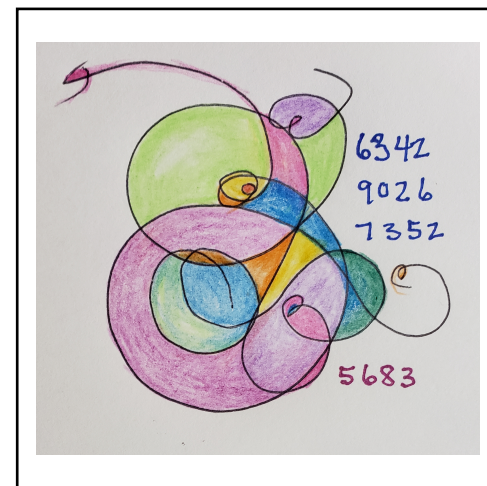

We are declaring an energetic design for the entire Web of Life in Earth Experience

The core at this design are values set by the Grassroots Women's Congress. The Founding Mothers determined what values would manifest forms of Benefit and Good: Physical, Mental, Emotional, Spiritual.

The question is "Does this value reflect our Divine Nature of Wholeness?"

Reality Statements for July 2019

We began at the center, added values for children, and are adding the Presence of the Female Mission.