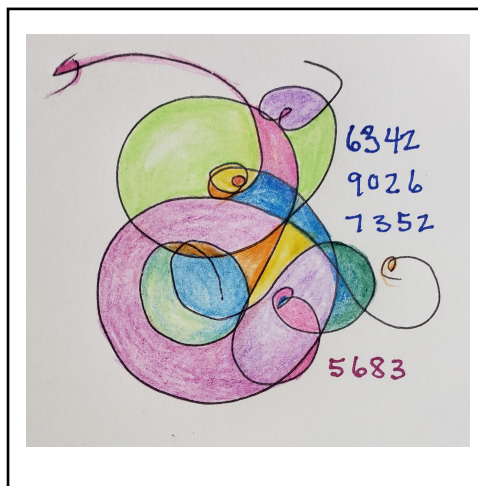

We are declaring an energetic design for the entire Web of Life in Earth Experience

The core at this design are values set by the Grassroots Women's Congress. The Founding Mothers determined what values would manifest forms of Benefit and Good: Physical, Mental, Emotional, Spiritual.

The question is "Does this value reflect our Divine Nature of Wholeness?"

Reality Statements for July 2019

We began at the center, added values for children, and are adding the Presence of the Female Mission.