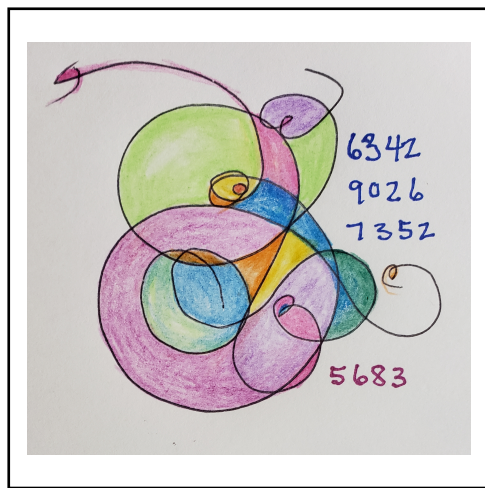

We are declaring an energetic design for the entire Web of Life in Earth Experience

The core at this design are values set by the Grassroots Women's Congress. The Founding Mothers determined what values would manifest forms of Benefit and Good: Physical, Mental, Emotional, Spiritual.

The question is "Does this value reflect our Divine Nature of Wholeness?"

Reality Statements for July 2019

We began at the center, added values for children, and are adding the Presence of the Female Mission.