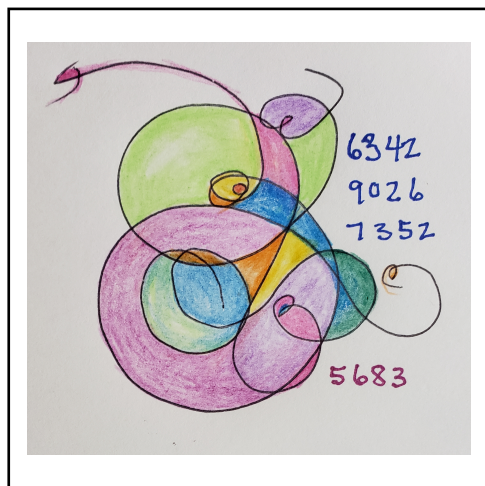

We are declaring an energetic design for the entire Web of Life in Earth Experience

The core at this design are values set by the Grassroots Women's Congress. The Founding Mothers determined what values would manifest forms of Benefit and Good: Physical, Mental, Emotional, Spiritual.

The question is "Does this value reflect our Divine Nature of Wholeness?"

Reality Statements for July 2019

We began at the center, added values for children, and are adding the Presence of the Female Mission.