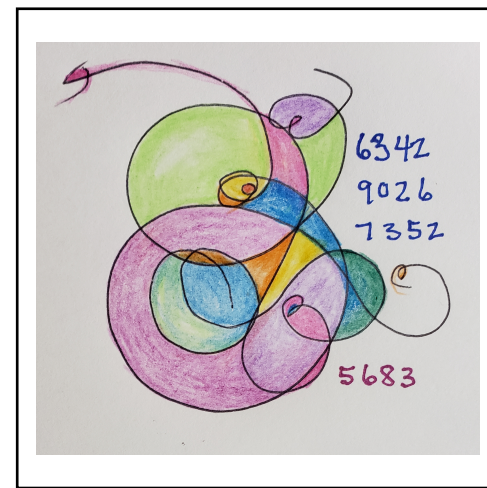

We are declaring an energetic design for the entire Web of Life in Earth Experience

The core at this design are values set by the Grassroots Women's Congress. The Founding Mothers determined what values would manifest forms of Benefit and Good: Physical, Mental, Emotional, Spiritual.

The question is "Does this value reflect our Divine Nature of Wholeness?"

Reality Statements for July 2019

We began at the center, added values for children, and are adding the Presence of the Female Mission.