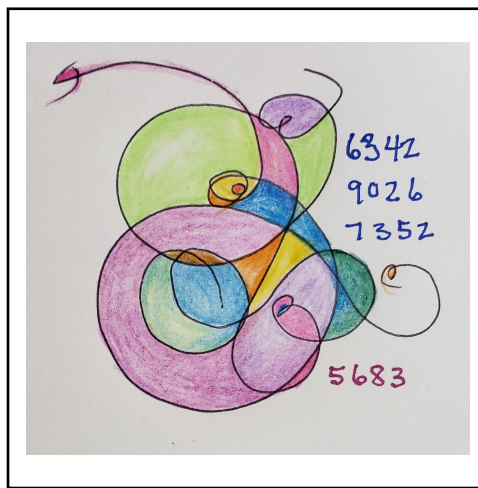

We are declaring an energetic design for the entire Web of Life in Earth Experience

The core at this design are values set by the Grassroots Women's Congress. The Founding Mothers determined what values would manifest forms of Benefit and Good: Physical, Mental, Emotional, Spiritual.

The question is "Does this value reflect our Divine Nature of Wholeness?"

Reality Statements for July 2019

We began at the center, added values for children, and are adding the Presence of the Female Mission.