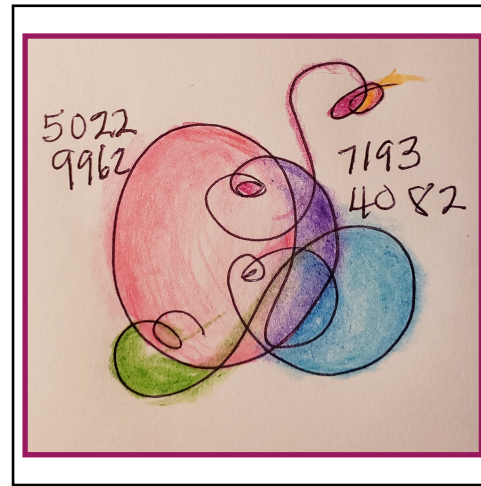

We are declaring an energetic design for the entire Web of Life in Earth Experience

Cut the galactic glyphs apart.

Place the Glyph under clear quartz crystals as you are guided.

They will broadcast anywhere, alter, pocket, window, desk, etc.

You and all you love are held within this vibrations.

www.sacredgroundcollective.org

*Values from the 2012 Women's Grassroots Congress:

www.womensgrassrootscongress.org

Reality Statements:

1. *Forms are manifesting from all aspects of Good, filling Earth with Light.*
2. *Individuals are discovering their Soul Identity and letting it manifest their life.*
3. *All innovations of Good and Benefit are held in sacred, protected space and swell to fill all space, time, worlds, and experiences.*

* Designing and Creating a Culture based on Women's Values for those they Love.