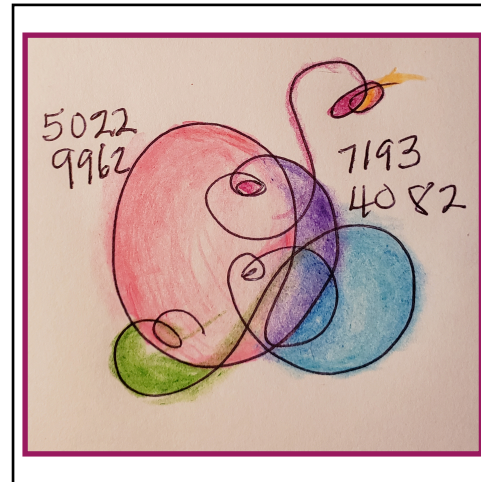

We are declaring an energetic design for the entire Web of Life in Earth Experience

Cut the galactic glyphs apart.

Place the Glyph under clear quartz crystals as you are guided.

They will broadcast anywhere, alter, pocket, window, desk, etc.

You and all you love are held within this vibrations.

[www.sacredgroundcollective.org](http://www.sacredgroundcollective.org)

\*Values from the 2012 Women's Grassroots Congress:

[www.womensgrassrootscongress.org](http://www.womensgrassrootscongress.org)