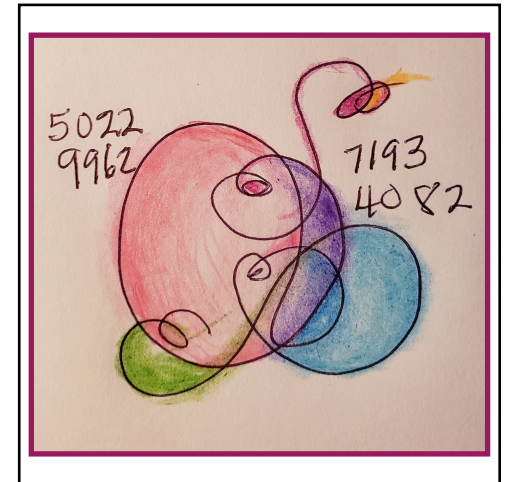

We are declaring an energetic design for the entire Web of Life in Earth Experience

Cut the galactic glyphs apart.

Place the Glyph under clear quartz crystals as you are guided.

They will broadcast anywhere, alter, pocket, window, desk, etc.

You and all you love are held within this vibrations.

[www.sacredgroundcollective.org](http://www.sacredgroundcollective.org)

\*Values from the 2012 Women's Grassroots Congress:

[www.womensgrassrootscongress.org](http://www.womensgrassrootscongress.org)