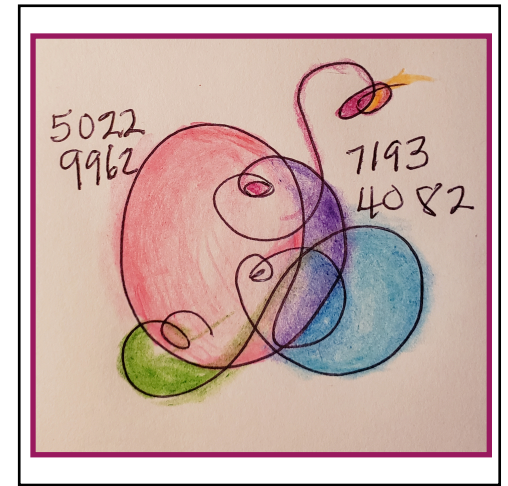

We are declaring an energetic design for the entire Web of Life in Earth Experience

Cut the galactic glyphs apart.

Place the Glyph under clear quartz crystals as you are guided.

They will broadcast anywhere, alter, pocket, window, desk, etc.

You and all you love are held within this vibrations.

[www.sacredgroundcollective.org](http://www.sacredgroundcollective.org)

\*Values from the 2012 Women's Grassroots Congress:

[www.womensgrassrootscongress.org](http://www.womensgrassrootscongress.org)