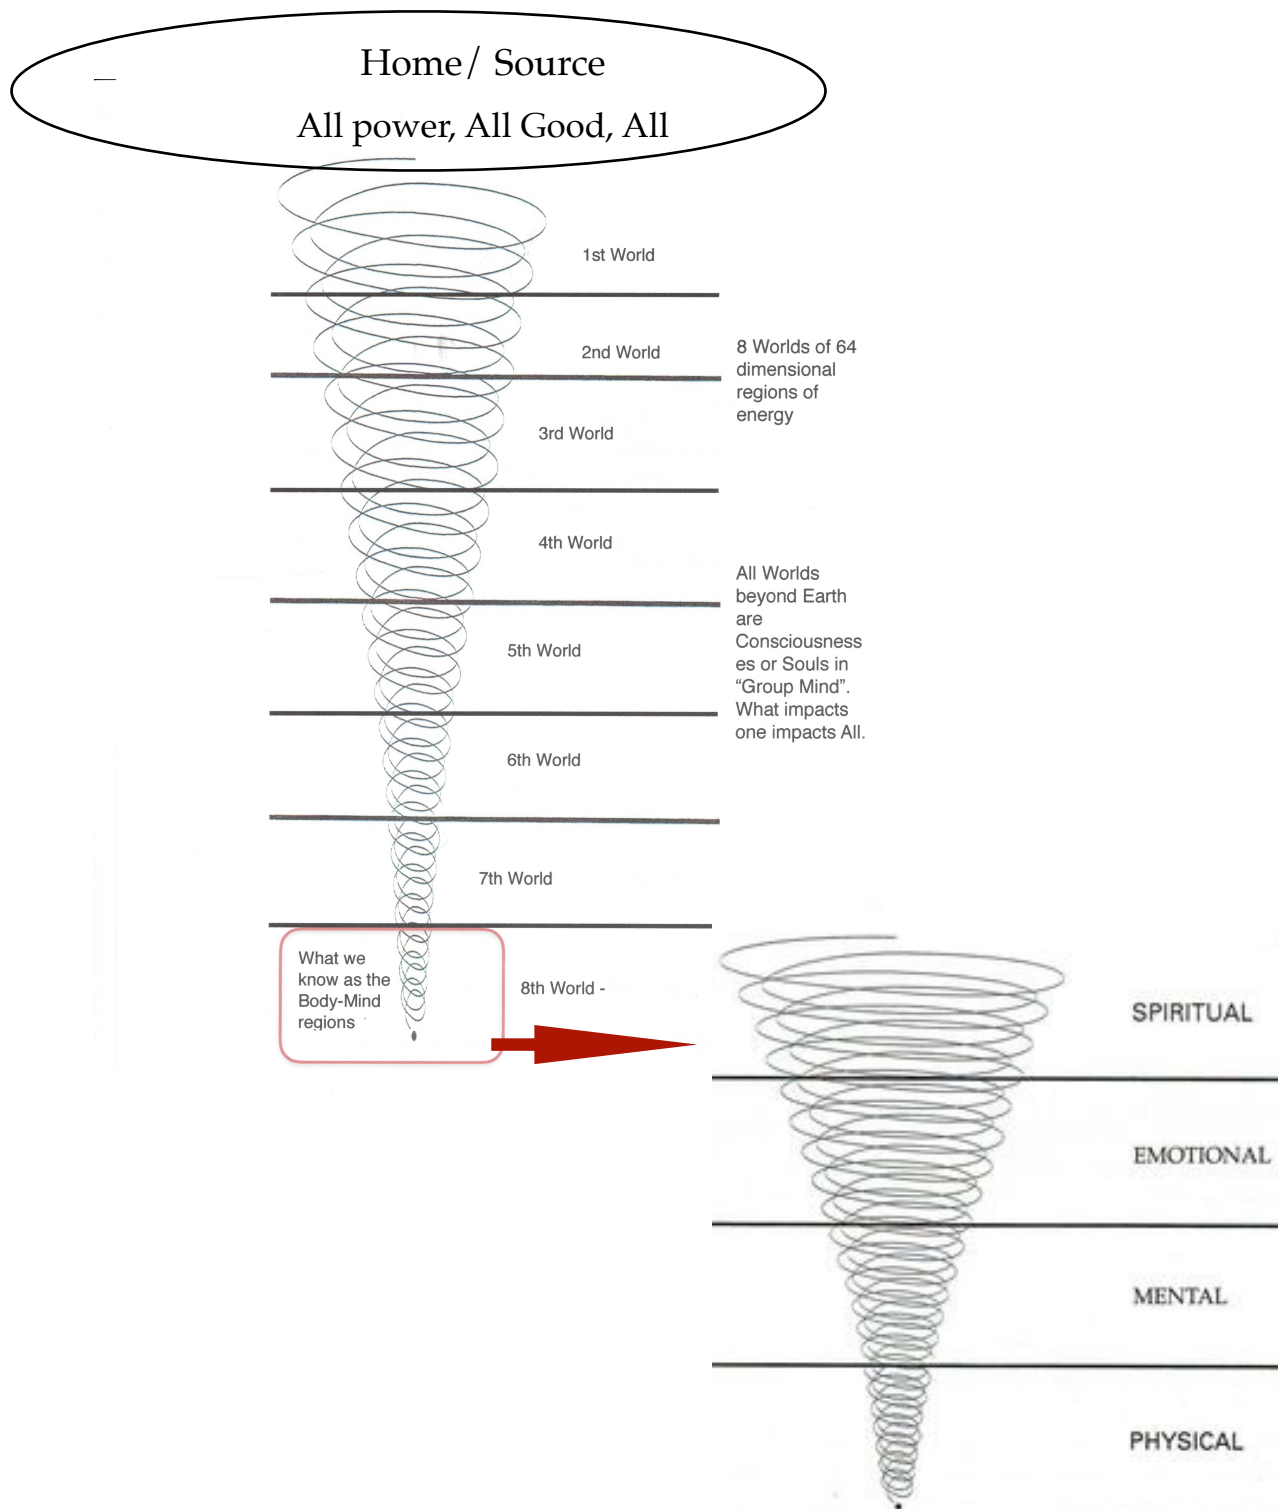

We have our Aliveness within a very expansive field of energy, alive with all possibilities.

Even though, when we are in physical body suits we discern a very small piece of the field, we have the authority to decree changes into the entire field.