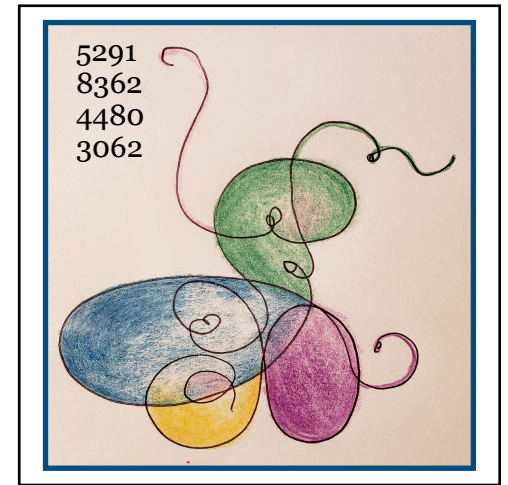

We are declaring an energetic design for the entire Web of Life in Earth Experience

Cut the galactic glyphs apart.

Place the Glyph under clear quartz crystals as you are guided.

They will broadcast anywhere, alter, pocket, window, desk, etc.

You and all you love are held within this vibrations.

www.sacredgroundcollective.org

Values from the 2012 Women's Grassroots Congress:

www.womensgrassrootscongress.org

Reality Statements:

- *The patterns for thriving, vital, inclusive, and generous cultures has been restored to Earth Life.*
- *What will bring beauty, abundance, and all aspects of Good, is the question for all policies.*
- *The harmonics of our Divine Homes have only "songs" that lift all forms of life. We are HOME.*